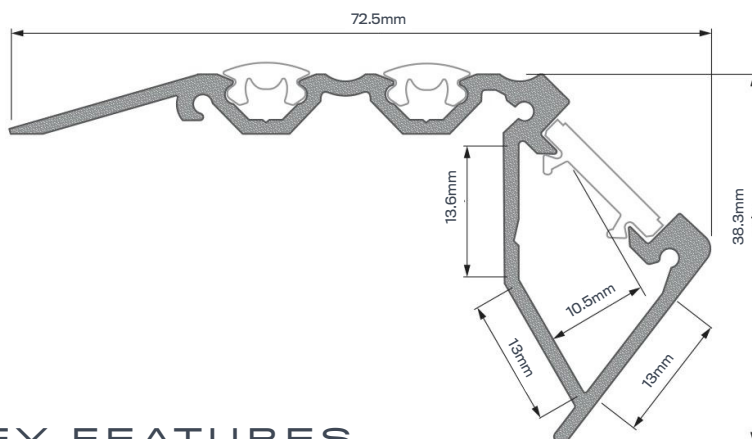

KEY FEATURES

AL-ARCHI is a surface profile with the possibility to adjust the lighting angle using various end caps. To be used in the kitchen and household compartments.

Specification	
LED strip width:	up to 2 x 10mm
Colour variations:	Aluminium
	Black,
	White (RAL9016)
Mounting:	two-sided adhesive tape, mounting clip
COVERS (diffusers):	Opal (as standard)

Ordering Information

Code	Colour	Length
AL-ARCHI- WH	WHITE	1000mm 2000mm 3000mm
AL-ARCHI-BK	BLACK	1000mm 2000mm 3000mm
AL-ARCHI-AL	ALUMINIUM	1000mm 2000mm 3000mm

KEY FEATURES

AL-STAIR is a stairs profile with built-in anti-slippery rope. Designed to be used for lighting of stairs in public spaces.

Specification	
LED strip width:	up to 4 x 12mm
Colour variations:	Silver
	Black,
Mounting:	Screws
Covers (Diffusers)	Opal (as standard)

Ordering Information

Code	Colour	Length
AL-STAIR-BK	BLACK	1000mm 2000mm 3000mm
AL-STAIR-AL	ALUMINIUM	1000mm 2000mm 3000mm