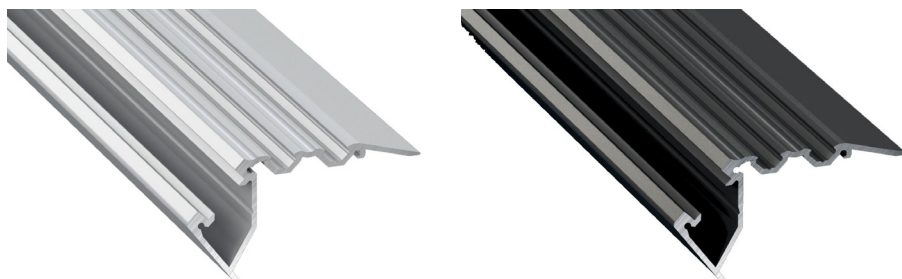

KEY FEATURES

AL-ARCHI is a surface profile with the possibility to adjust the lighting angle using various end caps. To be used in the kitchen and household compartments.

Specification	
LED strip width:	up to 2 x 10mm
Colour variations:	Aluminium
	Black,
	White (RAL9016)
Mounting:	two-sided adhesive tape, mounting clip
COVERS (diffusers):	Opal (as standard)

Ordering Information

Code	Colour	Length
AL-ARCHI- WH	WHITE	1000mm 2000mm 3000mm
AL-ARCHI-BK	BLACK	1000mm 2000mm 3000mm
AL-ARCHI-AL	ALUMINIUM	1000mm 2000mm 3000mm

KEY FEATURES

AL-STAIR is a stairs profile with built-in anti-slippery rope. Designed to be used for lighting of stairs in public spaces.

Specification	
LED strip width:	up to 4 x 12mm
Colour variations:	Silver
	Black,
Mounting:	Screws
Covers (Diffusers)	Opal (as standard)

Ordering Information

Code	Colour	Length
AL-STAIR-BK	BLACK	1000mm 2000mm 3000mm
AL-STAIR-AL	ALUMINIUM	1000mm 2000mm 3000mm