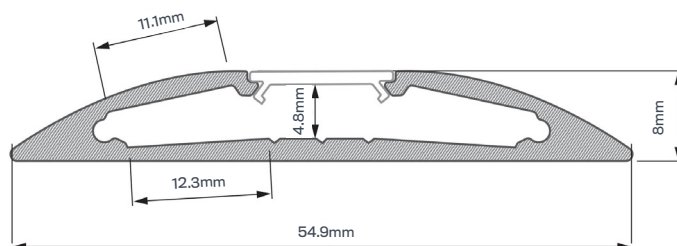

KEY FEATURES

AL-ARCHI is a surface profile with the possibility to adjust the lighting angle using various end caps. To be used in the kitchen and household compartments.

Specification	
LED strip width:	up to 2 x 10mm
Colour variations:	Aluminium
	Black,
	White (RAL9016)
Mounting:	two-sided adhesive tape, mounting clip
COVERS (diffusers):	Opal (as standard)

Ordering Information

Code	Colour	Length
AL-ARCHI- WH	WHITE	1000mm 2000mm 3000mm
AL-ARCHI-BK	BLACK	1000mm 2000mm 3000mm
AL-ARCHI-AL	ALUMINIUM	1000mm 2000mm 3000mm

KEY FEATURES

AL-STAIR is a stairs profile with built-in anti-slippery rope. Designed to be used for lighting of stairs in public spaces.

Specification	
LED strip width:	up to 4 x 12mm
Colour variations:	Silver
	Black,
Mounting:	Screws
Covers (Diffusers)	Opal (as standard)

Ordering Information

Code	Colour	Length
AL-STAIR-BK	BLACK	1000mm 2000mm 3000mm
AL-STAIR-AL	ALUMINIUM	1000mm 2000mm 3000mm