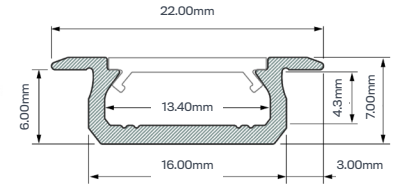

Specification	
LED strip width:	up to 12 mm
Colour variations:	Aluminium
	Black,
Mounting:	Pressed on to the milled hole or by adhesive mounting
COVERS (diffusers):	Opal (as standard) Walk Over Clear and Full Opal (optional)

KEY FEATURES

AL-LIP-03 is a groove mounted profile - for lighting kitchens and stores. Ideal for lighting shelves, countertops and stairs.

Ordering Information		
Code	Colour	Length
AL-LIP-03 -WH	WHITE	1000mm 2000mm 3000mm
AL-LIP-03 -BK	BLACK	1000mm 2000mm 3000mm
AL-LIP-03 -AL	ALUMINIUM	1000mm 2000mm 3000mm

Specification	
LED strip width:	up to 12 mm
Colour variations:	Aluminium
	black,
	white (RAL9016)
Mounting:	pressed on to the milled hole or by adhesive mounting
COVERS (diffusers):	Opal(as standard) Walk Over Clear and Full Opal (optional)

Ordering Information		
Code	Colour	Length
AL-LIP-03 -WH	WHITE	1000mm 2000mm 3000mm
AL-LIP-03 -BK	BLACK	1000mm 2000mm 3000mm
AL-LIP-03 -AL	ALUMINIUM	1000mm 2000mm 3000mm

Specification	
LED strip width:	up to 2 x12 mm
Colour variations:	Anodised Silver
	white (RAL9016)
Mounting:	mounting profiles M3/M4,
	mounting springs
COVERS (diffusers):	Opal(as standard) Walk Over Clear and Full Opal (optional)