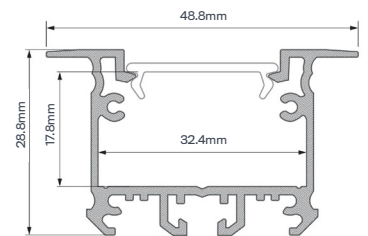

KEY FEATURES

AL-LIP-03 is a groove mounted profile - for lighting kitchens and stores. Ideal for lighting shelves, countertops and stairs.

Ordering Information		
Code	Colour	Length
AL-LIP-03 -WH	WHITE	1000mm 2000mm 3000mm
AL-LIP-03 -BK	BLACK	1000mm 2000mm 3000mm
AL-LIP-03 -AL	ALUMINIUM	1000mm 2000mm 3000mm

Specification	
LED strip width:	up to 12 mm
Colour variations:	Aluminium
	black,
	white (RAL9016)
Mounting:	pressed on to the milled hole or by adhesive mounting
COVERS (diffusers):	Opal(as standard) Walk Over Clear and Full Opal (optional)

KEY FEATURES

AL-LIP-07 aluminium profile for installation in a groove. Perfect for lighting kitchens and stores - lighting for shelves, countertops. It is an innovative product for installation in hard-to-reach places. One of the most minimalist and modern designs. The use of this profile does not require milling of deep grooves, because the profile is very shallow.

Ordering Information		
Code	Colour	Length
AL-LIP-03 -WH	WHITE	1000mm 2000mm 3000mm
AL-LIP-03 -BK	BLACK	1000mm 2000mm 3000mm
AL-LIP-03 -AL	ALUMINIUM	1000mm 2000mm 3000mm

Specification	
LED strip width:	up to 2 x12 mm
Colour variations:	Anodised Silver
	white (RAL9016)
Mounting:	mounting profiles M3/M4,
	mounting springs
COVERS (diffusers):	Opal(as standard) Walk Over Clear and Full Opal (optional)