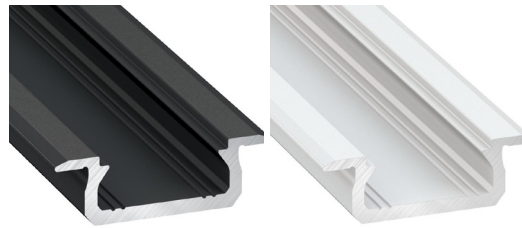

Specification	
LED strip width:	up to 12 mm
Colour variations:	Aluminium
	Black,
Mounting:	Pressed on to the milled hole or by adhesive mounting
COVERS (diffusers):	Opal (as standard) Walk Over Clear and Full Opal (optional)

KEY FEATURES

AL-LIP-03 is a groove mounted profile - for lighting kitchens and stores. Ideal for lighting shelves, countertops and stairs.

Ordering Information		
Code	Colour	Length
AL-LIP-03 -WH	WHITE	1000mm 2000mm 3000mm
AL-LIP-03 -BK	BLACK	1000mm 2000mm 3000mm
AL-LIP-03 -AL	ALUMINIUM	1000mm 2000mm 3000mm

Specification	
LED strip width:	up to 12 mm
Colour variations:	Aluminium
	black,
	white (RAL9016)
Mounting:	pressed on to the milled hole or by adhesive mounting
COVERS (diffusers):	Opal(as standard) Walk Over Clear and Full Opal (optional)

KEY FEATURES

AL-LIP-07 aluminium profile for installation in a groove. Perfect for lighting kitchens and stores - lighting for shelves, countertops. It is an innovative product for installation in hard-to-reach places. One of the most minimalist and modern designs. The use of this profile does not require milling of deep grooves, because the profile is very shallow.