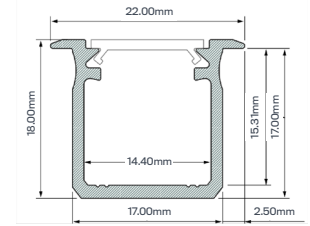

Specification	
LED strip width:	up to 12 mm
Colour variations:	Aluminium
	Black,
Mounting:	Pressed on to the milled hole or by adhesive mounting
COVERS (diffusers):	Opal (as standard) Walk Over Clear and Full Opal (optional)

KEY FEATURES

AL-LIP-03 is a groove mounted profile - for lighting kitchens and stores. Ideal for lighting shelves, countertops and stairs.

Ordering Information		
Code	Colour	Length
AL-LIP-03 -WH	WHITE	1000mm 2000mm 3000mm
AL-LIP-03 -BK	BLACK	1000mm 2000mm 3000mm
AL-LIP-03 -AL	ALUMINIUM	1000mm 2000mm 3000mm

Specification	
LED strip width:	up to 12 mm
Colour variations:	Aluminium
	black,
	white (RAL9016)
Mounting:	pressed on to the milled hole or by adhesive mounting
COVERS (diffusers):	Opal(as standard) Walk Over Clear and Full Opal (optional)

Ordering Information		
Code	Colour	Length
AL-LIP-03 -WH	WHITE	1000mm 2000mm 3000mm
AL-LIP-03 -BK	BLACK	1000mm 2000mm 3000mm
AL-LIP-03 -AL	ALUMINIUM	1000mm 2000mm 3000mm

Specification	
LED strip width:	up to 2 x12 mm
Colour variations:	Anodised Silver
	white (RAL9016)
Mounting:	mounting profiles M3/M4,
	mounting springs
COVERS (diffusers):	Opal(as standard) Walk Over Clear and Full Opal (optional)