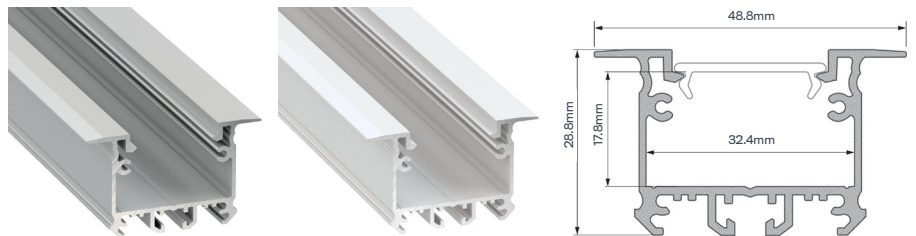

KEY FEATURES

AL-LIP-03 is a groove mounted profile - for lighting kitchens and stores. Ideal for lighting shelves, countertops and stairs.

Ordering Information		
Code	Colour	Length
AL-LIP-03 -WH	WHITE	1000mm 2000mm 3000mm
AL-LIP-03 -BK	BLACK	1000mm 2000mm 3000mm
AL-LIP-03 -AL	ALUMINIUM	1000mm 2000mm 3000mm

Specification	
LED strip width:	up to 12 mm
Colour variations:	Aluminium
	black,
	white (RAL9016)
Mounting:	pressed on to the milled hole or by adhesive mounting
COVERS (diffusers):	Opal(as standard) Walk Over Clear and Full Opal (optional)

KEY FEATURES

AL-LIP-07 aluminium profile for installation in a groove. Perfect for lighting kitchens and stores - lighting for shelves, countertops. It is an innovative product for installation in hard-to-reach places. One of the most minimalist and modern designs. The use of this profile does not require milling of deep grooves, because the profile is very shallow.

Ordering Information		
Code	Colour	Length
AL-LIP-03 -WH	WHITE	1000mm 2000mm 3000mm
AL-LIP-03 -BK	BLACK	1000mm 2000mm 3000mm
AL-LIP-03 -AL	ALUMINIUM	1000mm 2000mm 3000mm

Specification	
LED strip width:	up to 2 x12 mm
Colour variations:	Anodised Silver
	white (RAL9016)
Mounting:	mounting profiles M3/M4,
	mounting springs
COVERS (diffusers):	Opal(as standard) Walk Over Clear and Full Opal (optional)