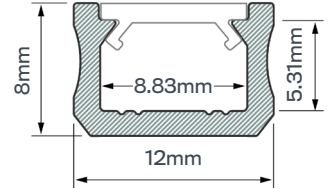

Specification	
LED strip width:	up to 8 mm
Colour variations:	Aluminium
	Black,
	White (RAL9016)
Mounting:	two-sided adhesive tape, mounting clip,
	mounting clip
COVERS (diffusers):	Opal (as standard) Walk Over Clear and Full Opal (optional)

Ordering Information		
Code	Colour	Length
AL-SMAP-01-WH	WHITE	1000mm 2000mm 3000mm
AL-SMAP-01-BK	BLACK	1000mm 2000mm 3000mm
AL-SMAP-01-AL	ALUMINIUM	1000mm 2000mm 3000mm

Specification	
LED strip width:	up to 12 mm
Colour variations:	Aluminium
	Black,
	White (RAL9016)
Mounting:	pressed on to the milled hole or by adhesive mounting
COVERS (diffusers):	Opal (as standard) Walk Over Clear and Full Opal (optional)

Ordering Information		
Code	Colour	Length
AL-SMAP-02-WH	WHITE	1000mm 2000mm 3000mm
AL-SMAP-02-BK	BLACK	1000mm 2000mm 3000mm
AL-SMAP-02-AL	ALUMINIUM	1000mm 2000mm 3000mm

Specification	
LED strip width:	up to 12 mm
Colour variations:	Aluminium
	Black,
	White (RAL9016)
Mounting:	two-sided adhesive tape, mounting clip, pendants
COVERS (diffusers):	Opal (as standard) Walk Over Clear and Full Opal (optional)

Ordering Information		
Code	Colour	Length
AL-SMAP-03-WH	WHITE	1000mm 2000mm 3000mm
AL-SMAP-03-AL	SILVER	1000mm 2000mm 3000mm