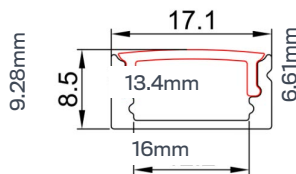

Specification	
LED strip width:	up to 8 mm
Colour variations:	Aluminium
	Black,
	White (RAL9016)
Mounting:	two-sided adhesive tape, mounting clip,
	mounting clip
COVERS (diffusers):	Opal (as standard) Walk Over Clear and Full Opal (optional)

Ordering Information		
Code	Colour	Length
AL-SMAP-01-WH	WHITE	1000mm 2000mm 3000mm
AL-SMAP-01-BK	BLACK	1000mm 2000mm 3000mm
AL-SMAP-01-AL	ALUMINIUM	1000mm 2000mm 3000mm

Specification	
LED strip width:	up to 12 mm
Colour variations:	Aluminium
	Black,
	White (RAL9016)
Mounting:	pressed on to the milled hole or by adhesive mounting
COVERS (diffusers):	Opal (as standard) Walk Over Clear and Full Opal (optional)

Ordering Information		
Code	Colour	Length
AL-SMAP-02-WH	WHITE	1000mm 2000mm 3000mm
AL-SMAP-02-BK	BLACK	1000mm 2000mm 3000mm
AL-SMAP-02-AL	ALUMINIUM	1000mm 2000mm 3000mm

Specification	
LED strip width:	up to 12 mm
Colour variations:	Aluminium
	Black,
	White (RAL9016)
Mounting:	two-sided adhesive tape, mounting clip, pendants
COVERS (diffusers):	Opal (as standard) Walk Over Clear and Full Opal (optional)

Ordering Information		
Code	Colour	Length
AL-SMAP-03-WH	WHITE	1000mm 2000mm 3000mm
AL-SMAP-03-AL	SILVER	1000mm 2000mm 3000mm