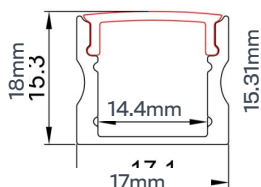

Ordering Information		
Code	Colour	Length
AL-SMAP-01-WH	WHITE	1000mm 2000mm 3000mm
AL-SMAP-01-BK	BLACK	1000mm 2000mm 3000mm
AL-SMAP-01-AL	ALUMINIUM	1000mm 2000mm 3000mm

Specification	
LED strip width:	up to 12 mm
Colour variations:	Aluminium
	Black,
	White (RAL9016)
Mounting:	pressed on to the milled hole or by adhesive mounting
COVERS (diffusers):	Opal (as standard) Walk Over Clear and Full Opal (optional)

Ordering Information		
Code	Colour	Length
AL-SMAP-02-WH	WHITE	1000mm 2000mm 3000mm
AL-SMAP-02-BK	BLACK	1000mm 2000mm 3000mm
AL-SMAP-02-AL	ALUMINIUM	1000mm 2000mm 3000mm

Specification	
LED strip width:	up to 12 mm
Colour variations:	Aluminium
	Black,
	White (RAL9016)
Mounting:	two-sided adhesive tape, mounting clip, pendants
COVERS (diffusers):	Opal (as standard) Walk Over Clear and Full Opal (optional)

KEY FEATURES

AL-SMAP-03 is a Surface Mounted (Can be recessed) Aluminium Profile-for decorative lighting for Commercial or Residential.

Profile is essential to LED Strip installation as this provides a heatsink to ensure longevity, dilutes spotting and provides a smooth, professional, straight, long-lasting Installation.

Ordering Information		
Code	Colour	Length
AL-SMAP-03-WH	WHITE	1000mm 2000mm 3000mm
AL-SMAP-03-AL	SILVER	1000mm 2000mm 3000mm