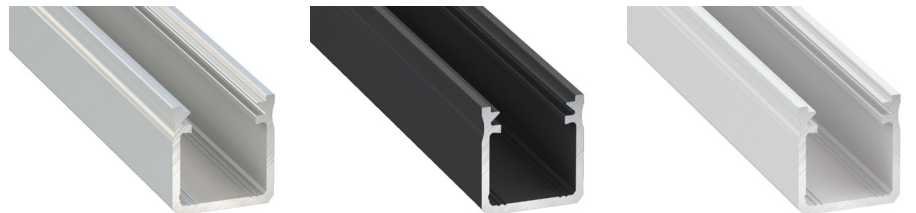

KEY FEATURES

AL-SMAP-01 is a Surface Mounted (Can be recessed) Aluminium Profile-for decorative lighting for Commercial or Residential.

Profile is essential to LED Strip installation as this provides a heatsink to ensure longevity, dilutes spotting and provides a smooth, professional, straight, long-lasting Installation.

KEY FEATURES

AL-SMAP-02 is a Surface Mounted (Can be recessed) Aluminium Profile-for decorative lighting for Commercial or Residential.

Profile is essential to LED Strip installation as this provides a heatsink to ensure longevity, dilutes spotting and provides a smooth, professional, straight, long-lasting Installation.

Ordering Information		
Code	Colour	Length
AL-SMAP-02-WH	WHITE	1000mm 2000mm 3000mm
AL-SMAP-02-BK	BLACK	1000mm 2000mm 3000mm
AL-SMAP-02-AL	ALUMINIUM	1000mm 2000mm 3000mm

Specification	
LED strip width:	up to 12 mm
Colour variations:	Aluminium
	Black,
	White (RAL9016)
Mounting:	two-sided adhesive tape, mounting clip, pendants
COVERS (diffusers):	Opal (as standard) Walk Over Clear and Full Opal (optional)

KEY FEATURES

AL-SMAP-03 is a Surface Mounted (Can be recessed) Aluminium Profile-for decorative lighting for Commercial or Residential.

Profile is essential to LED Strip installation as this provides a heatsink to ensure longevity, dilutes spotting and provides a smooth, professional, straight, long-lasting Installation.