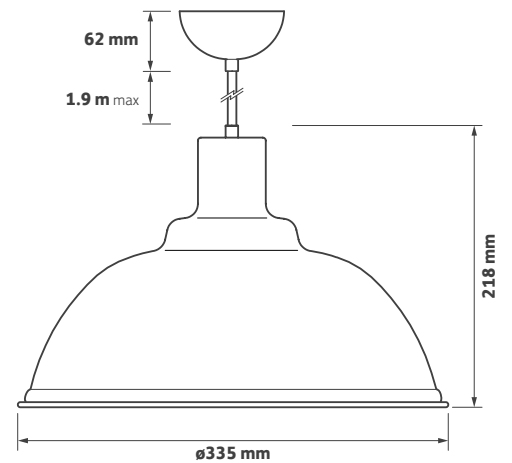

Key Features

- ▶ Decorative aluminium hand spun LED Pendant
- ▶ Replaceable E27 Philips Deco fixed output LED lamp or warm dimming Master LED lamp
- ▶ Available in three desirable colourways as standard
- ▶ Supplied with colour coordinated ceiling cup
- ▶ Bespoke paint finishes available
- ▶ Red braided cable option
- ▶ Adjustable 2 m suspension cable
- ▶ Interior finish in white satin
- ▶ Complements 127 Series

Technical Drawing

Ordering Information

Output	Power	Colour	LED Lamp Type	Model Ref.
370 lm	6 W	2200 - 2700	E27 Warm dim	126.002
500 lm	7.5 W	2700	E27 Fixed output	126.003

Options

Please select from the options below.