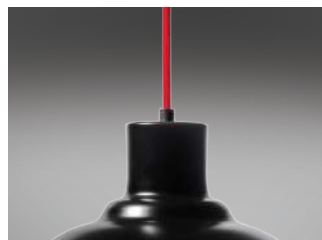

Key Features

- ▶ Decorative aluminium hand spun LED Pendant
- ▶ Replaceable E27 Philips Deco fixed output LED lamp or warm dimming Master LED lamp
- ▶ Available in three desirable colourways as standard
- ▶ Supplied with colour coordinated ceiling cup
- ▶ Bespoke paint finishes available
- ▶ Red braided cable option
- ▶ Adjustable 2 m suspension cable
- ▶ Interior finish in white satin
- ▶ Complements 127 Series

Black satin outer, white satin inner	/B
Grey satin outer, white satin inner	/G
Red gloss outer, white satin inner	/R
Red braided cable	/RC
Contact sales for product variations	

Options

126.002
Warm dim (E27)

126.003
Fixed output (E27)

/B
Black satin outer, white satin inner

/G
Grey satin outer, white satin inner

/R
Red gloss outer, white satin inner

/RC
Red braided cable

Product variations
Other colours and specifications
available on request

Linear pendants available
Please see 127 Series datasheet