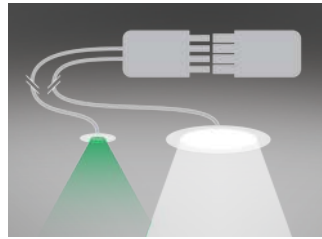

Key Features

- ▶ Tunable white luminaire ranging from 2700 - 6500 K
- ▶ Thermally optimised heatsink
- ▶ Die-cast twist and lock bezel with frosted hi-light
- ▶ Spun aluminium satin etched reflector
- ▶ Tridonic SLE Premium module and driver
- ▶ DALI control as standard
- ▶ Short circuit, overload and temperature protection
- ▶ Complements the 110 and 147 Series

Ordering Information

Module Output	Power	Colour	Model Ref.
2000 lm	31 W	2700 - 6500 K	148.001

Technical Drawing

Options

Please select from the options below.

TA300 bezel options	/WH /CH /BA
Lighting Control Panel / XE Touch	LCP/XET
Single Point Connection to an ILEM product	/SPC
Please see accessories sheet	Accessories

Options

LCP/XET
Lighting Control Panel / XE Touch

/SPC
Single Point Connection to an ILEM product

Bezel Finish

TA300/WH
White bezel

TA300/CH
Chrome bezel

TA300/BA
Brushed aluminium bezel

Decorative Bezel