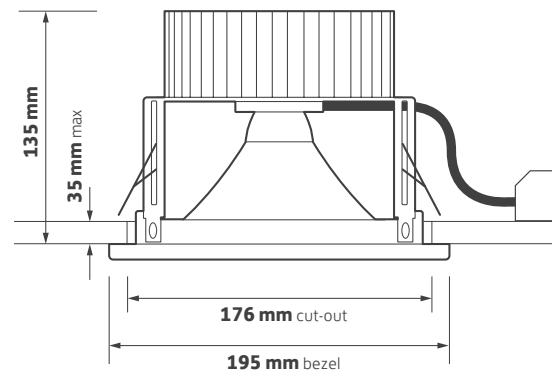

Key Features

- ▶ Tunable white luminaire ranging from 2700 - 6500 K
- ▶ Thermally optimised heatsink
- ▶ Die-cast twist and lock bezel with frosted hi-light
- ▶ Spun aluminium satin etched reflector
- ▶ Tridonic SLE Premium module and driver
- ▶ DALI control as standard
- ▶ Short circuit, overload and temperature protection
- ▶ Complements the 110 and 147 Series

Ordering Information

Module Output	Power	Colour	Model Ref.
2000 lm	31 W	2700 - 6500 K	148.001

Technical Drawing

Options

Please select from the options below.

TA300 bezel options	/WH /CH /BA
Lighting Control Panel / XE Touch	LCP/XET
Single Point Connection to an ILEM product	/SPC
Please see accessories sheet	Accessories

TA316
IP54 Glass scatter dome

TA317
IP44 Prismatic lens

HALOKIT.002
Halo kit - maximum cut-out 250 mm