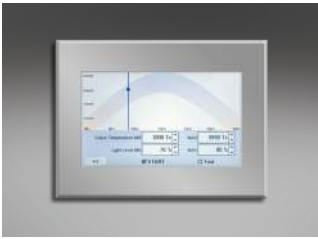

Key Features

- ▶ Tunable white luminaire ranging from 2700 - 6500 K
- ▶ Thermally optimised heatsink
- ▶ Die-cast twist and lock bezel with frosted hi-light
- ▶ Spun aluminium satin etched reflector
- ▶ Tridonic SLE Premium module and driver
- ▶ DALI control as standard
- ▶ Short circuit, overload and temperature protection
- ▶ Complements the 110 and 147 Series

Ordering Information

Module Output	Power	Colour	Model Ref.
2000 lm	31 W	2700 - 6500 K	148.001

Technical Drawing

Options

Please select from the options below.

TA300 bezel options	/WH /CH /BA
Lighting Control Panel / XE Touch	LCP/XET
Single Point Connection to an ILEM product	/SPC
Please see accessories sheet	Accessories

Options

LCP/XET
Lighting Control Panel / XE Touch

/SPC
Single Point Connection to an ILEM product

Bezel Finish

TA300/WH
White bezel

TA300/CH
Chrome bezel

TA300/BA
Brushed aluminium bezel

Decorative Bezel