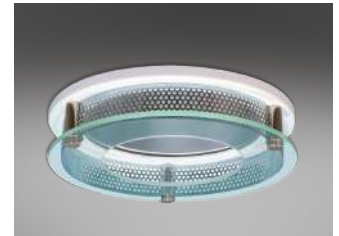

White **/WH** Chrome **/CH** Brushed Aluminium **/BA**

TA301
White bezel complete with outer etched glass

TA302
White bezel complete with clear glass

TA303
White bezel complete with centre etched glass

TA305
White bezel complete with clear halo glass

Decorative Bezel

Continued

TA306
White bezel complete with etched halo glass

TA307
White bezel complete with fully etched glass

Corona Bezel

White /**WH** Chrome /**CH** Brushed Aluminium /**BA**

CB301
White corona bezel with outer etched glass

CB302
White corona bezel with clear glass

CB303
White corona bezel with centre etched glass

CB305
White corona bezel with clear halo glass

CB306
White corona bezel with etched halo glass

CB307
White corona bezel with fully etched glass

Accessories

TA351
Etched glass mini reflector

TA310/FROST
Frosted vertical halo

TA340
IP54 Clear glass

TA341
IP54 Centre etched glass

TA342
IP54 Full etched glass

TA343
IP54 Clear polycarbonate

TA344
IP54 Opal polycarbonate