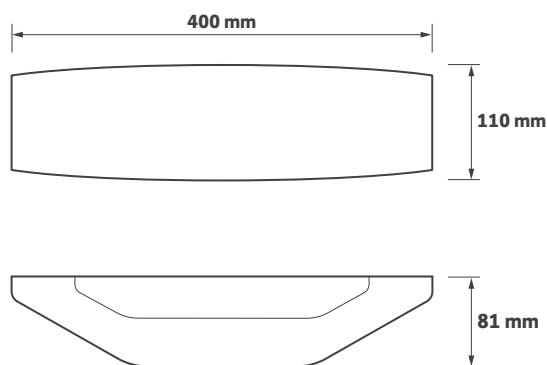

## Key Features

- ▶ Decorative LED wall light
- ▶ Bidirectional light output
- ▶ Opal acrylic diffusers for homogenous illumination
- ▶ Vertical or horizontal mounting
- ▶ Integral LED driver
- ▶ White as standard, black option available
- ▶ Short circuit, overload and temperature protection
- ▶ 5 year warranty, first year on-site

## Technical Drawing

## Ordering Information

Output (lm)	Power (tcW)	Colour	Model Ref.
775	9	830	<b>153.001</b>
775	9	840	<b>153.002</b>
1475	16	830	<b>153.003</b>
1475	16	840	<b>153.004</b>
2075	24	830	<b>153.005</b>
2075	24	840	<b>153.006</b>