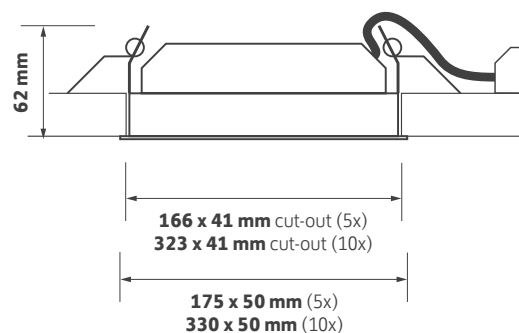

Key Features

- ▶ High end mini linear downlight
- ▶ IP44 luminaire with a wide variety of options
- ▶ Samsung LH351 K3 high power, high efficiency LEDs
- ▶ Extruded aluminium super-fin heatsink
- ▶ Injection moulded low glare matt-black baffle
- ▶ Available with over 100 lm/tcW
- ▶ High clarity micro prismatic 35° medium beam lens
- ▶ Ultra slim clean-line bezel
- ▶ Long life - >60,000 Hours L80/F50
- ▶ Short circuit, overload and temperature protection
- ▶ LSF 500mm mains lead

Technical Drawing

Ordering Information

Lens	Output (Lm)	Power (tcW)	Colour	Model Ref.
5x	1075	13	830	165.001
5x	1075	13	840	165.002
10x	2150	23	830	165.003
10x	2150	23	840	165.004

(Lower outputs also available)