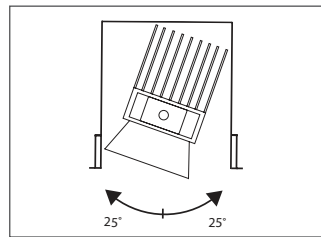

/BT
Mesh network / wireless control
(inc dim)

/EM
Emergency conversion

/EMD
DALI Emergency conversion

/SPC
Single Point Connection to an ILEM
(including plug and socket)

Adjustable version
166 Series

Product Variations (PV)