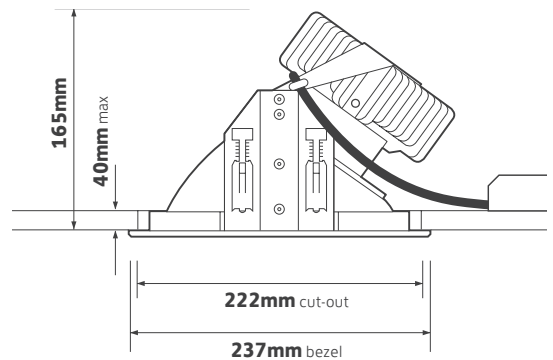

## Features

- ▶ Fixed die-cast bezel finished in white
- ▶ Satin etched reflector
- ▶ Optimised thermal management system
- ▶ Up to 2613 lumen output
- ▶ Choice of colour temperatures
- ▶ Life 60,000 hours (L70)
- ▶ Dimming and emergency conversion options

## Technical Drawing

## Ordering Information

Model Ref.	Colour Temperature		Control Gear Options	
	830	840	Fixed Output	/T+DALI
93.1100	•	•	•	•
93.2000	•	•	•	•
93.3000	•	•	•	•