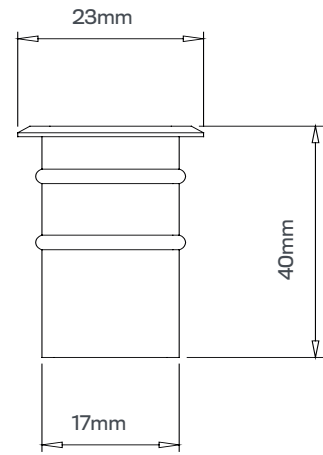

Specification	
LED Light source	High Power LED
Light Color	WW, WWII
Material	SUS316
Optics	S20°/F60°
Power	1.3W
Power supply	24V
Dimension	D23X40
Weight	60g
IP Rating	IP68
Approvals	CE, RoHS, IP
Ambient temperature	-20°C ~ +45°C
Average life	50,000 Hrs
Accessories (optional)	Yes
Applications	Indoor /Outdoor /Landscape / Submersible

KEY FEATURES

Miniature recessed fixture complete with integral CREE LED Package and 20/60 degree beam options. Tempered glass with Ultra low-glare, IP68 ground light made of marine-grade 316 Stainless Steel. Product footprint of 23mm diameter ensures versatile application. Inline driver options include switched, 1-10V, DALi and AURASMART dimmable solutions.