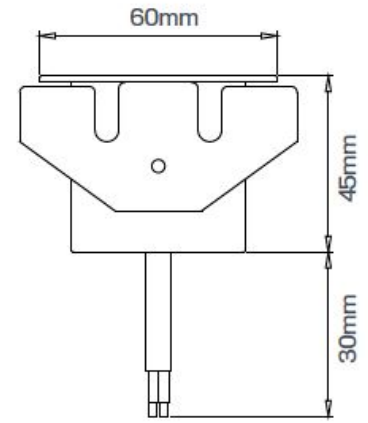

Specification	
LED Light source	High Power LED
Light Color	WW, WH
Material	SUS316
Optics	S12° / F45°
Power	1.3W
Power supply	24V
Dimension	D60X45
Weight	465g
IP Rating	IP68
Approvals	CE, RoHS, IP
Ambient temperature	-20°C ~ +45°C
Average life	50,000 Hrs
Accessories (optional)	Yes
Applications	Indoor /Outdoor /Landscape / Submersible

KEY FEATURES

Miniature recessed fixture complete with integral CREE LED Package and 12/45 degree beam options. Tempered glass, Marine-grade 316 Stainless Steel construction rated to IP68. Product footprint of 60mm diameter ensures versatile application. Inline driver options include switched, 1-10V with DALi and AuraSmart dimmable solutions.