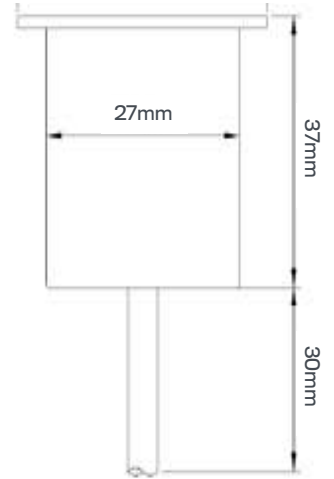

Specification	
LED Light source	High Power LED
Light Color	RGB, CW, WW, NW
Material	SUS316/Brass
Optics	120°
Power	1w
Power supply	24V
Dimension	36 x 37
Weight	260g
IP Rating	IP68
Approvals	CE,RoHS,IP
Ambient temperature	-20°C ~ +45°C
Average life	50,000 Hrs
Accessories (optional)	Yes
Applications	Indoor /Outdoor /Landscape / Submersible

KEY FEATURES

Miniature recessed fixture complete with integral CREE LED package. Tempered glass, frosted optic serves to minimize glare coupled with a diffuse beam distribution. Marine Grade 316 Stainless Steel option with construction rated to IP68. Product footprint of 36mm diameter ensures a versatile application.