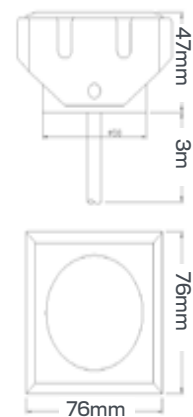

Specification	
LED Light source	High Power LED
Light Color	RGB, CW, WW, NW
Material	SUS316
Optics	S20°/F60°
Power	3W
Power supply	24V
Dimension	76 x 76 x 47
Weight	N/A
IP Rating	IP68
Approvals	CE, RoHS, IP
Ambient temperature	-20°C ~ +45°C
Average life	50,000 Hrs
Accessories (optional)	Yes
Applications	Indoor /Outdoor /Landscape / Submersible

KEY FEATURES

Square recessed fixture complete with integral CREE LED package and 20/60 degree beam options. Tempered glass, marine-grade 316 Stainless Steel option with construction rated to IP68. Product footprint of 76mm diameter ensures a versatile application. Inline driver options include switched, 1-10V, DALi dimmable and AuraSmart compatible solutions.