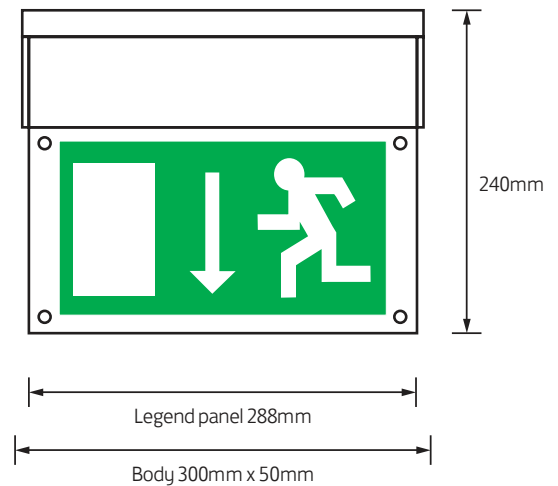

Features

- ▶ Maintained or non-maintained operation
- ▶ 15 x High intensity LEDs for bright, even illumination of legend
- ▶ Double sided acrylic legend panels conform to requirements of EU signs directive
- ▶ Ceiling mounting bracket
- ▶ Compact lamp / gear housing compared with conventional light sources
- ▶ Self-test version available

Technical Drawing

Ordering Information

Model Ref.	Bezel Finish	Rated Duration	Recharge Time	Typical Lifetime
LXS002	Brushed Aluminium	3hr	24hr	50,000hr

Please select from the options below.

/S	Self-test upgrade
LXSLR	Reversible left / right legend