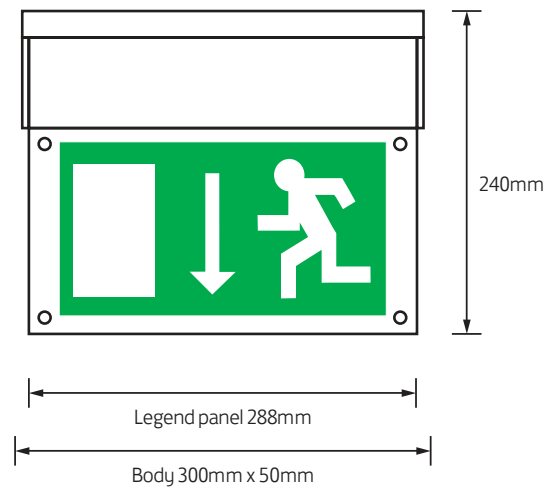

Features

- ▶ Maintained or non-maintained operation
- ▶ 15 x High intensity LEDs for bright, even illumination of legend
- ▶ Double sided acrylic legend panels conform to requirements of EU signs directive
- ▶ Wall mounting bracket
- ▶ Compact lamp / gear housing compared with conventional light sources
- ▶ Self-test version available

Technical Drawing

Ordering Information

Model Ref.	Bezel Finish	Rated Duration	Recharge Time	Typical Lifetime
LXS003	Brushed Aluminium	3hr	24hr	50,000hr

Please select from the options below.

/S	Self-test upgrade
LXSLR	Reversible left / right legend