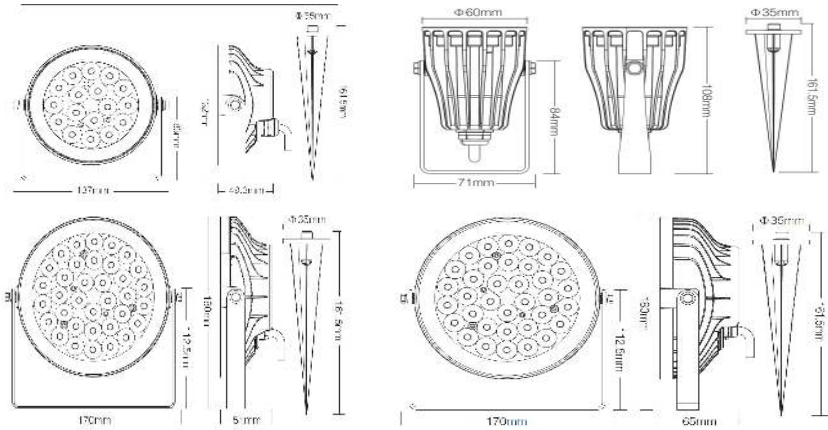

Specification	
Power:	6W/9W/15W/25W
Voltage:	DC24V (AL-SP9) AC100~240V 50/60Hz (AL-SP6 RGB, AL-SP15, AL-SP25)
Work Temperature:	-2 0~60°C
Color Temperature:	2700K~6500K
Luminous Flux:	AL-SP6 = 420LM, AL-SP9 = 700LM, AL-SP15 = 1200LM, AL- SP25 = 1700LM
Luminous Efficiency:	AL-SP6 = 70LM/W , AL-SP9 = 80LM/W, AL- SP15 = 80LM/W, AL-SP25 = 70LM/W
CRI:	
Lifespan:	
Beam Angle:	AL-SP9 , AL- SP15, AL-SP25 = 15° AL-SP6 = 25°
Illumination distance:	AL-SP9, AL- SP15, AL-SP6 = >10m AL-SP25 = 15m
IP Rate:	IP66
RF:	2.4GHz
Transmitting power:	6dBm
Control Distance:	30m