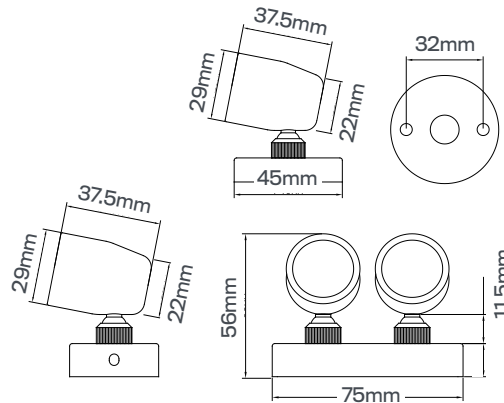

Specification	
LED Light source	High Power LED
Light Color	WH, WW
Material	SUS316
Optics	S20° / F60°
Power	1W/2W
Power supply	350mA
Dimension	N/A
Weight	N/A
IP Rating	IP65
Approvals	CE,RoHS,IP
Ambient temperature	-20°C ~ +45°C
Average life	50,000 Hrs
Accessories (optional)	N/A
Applications	Indoor /Outdoor / Landscape

KEY FEATURES

Miniature display light featuring 316 Stainless Steel construction rated to IP65 making this product suitable for both interior and exterior applications. The product is directional and thus perfect for lighting focal features on the wall or within display cabinets. Tempered glass. Incorporates an integrated CREE USA LED white chipset powered at 1W or 2W. Low energy, no maintenance solution.

Ordering Information			
Model No	LED Brand	Colour	Description
AL-102-1 4K	CREE	WH	1X1W WH 20* WALL IP65
AL-102-1 3K	CREE	WW	1X1W WW 20* WALL IP65
AL-102-2 4K	CREE	WH	2X1W WH 20* WALL IP65
AL-102-2 3K	CREE	WH	2X1W WW 20* WALL IP65