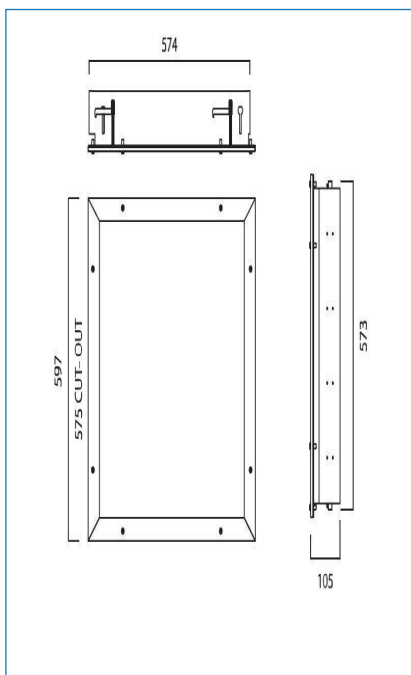

Specification	
Input Voltage	220 TO 240 AC
Input Frequency (Hz)	50-60
Drivers	OSRAM
CRI	≥80
Life (H)	50000
Operating Temperature (°c)	-25 to 50
IP Rating	IP54
Warranty	5 Years

Physical Data	
Shape	SQUARE
Colour	WHITE
Finish	STEEL

KEY FEATURES

- Emergency/ Dimming Optional
- Tp Prismatic Controller
- Upto 70% of energy savings
- For 15-24MM exposed T Ceiling
- Recessed
- IP54
- 5 Years Warranty

Ordering Information					
Part Number	Power (W)	Lumen	Depth(mm)	Width (mm)	Colour Temp
AL-MUN36-LED-850	36	3200	105	597	4000