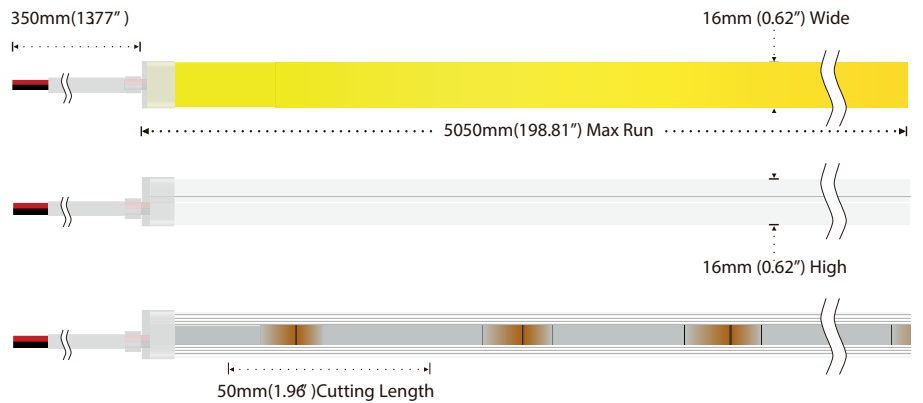

Specification	
Power:	16W/M 4.87W/ft
Voltage:	DC24V
CRI:	90
Led Qty	120LEDs/M
Length/Reel	5M
Work Temperature:	-25~60°C
Storage Temperature	-30~80°C
Voltage Range	23 ~25V dc
Reverse Voltage	25V dc

LUMENS PER METER	
Color Temperature	
3000K	940lm
4000K	960lm

KEY FEATURES

- Extrusion process, lights soft and uniform;
- IP67 protection, easy-to install and convenient connection

Ordering Information	
Model No	Description
AL-NEONSV-120-1616-3K	3K TOP VIEW NEON STRIP
AL-NEONSV-120-1616-4K	4K TOP VIEW NEON STRIP