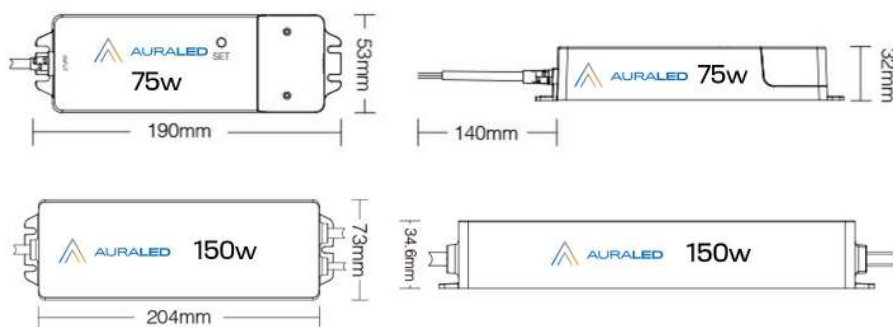

### KEY FEATURES

- 75w and 150w Single Colour, RGB and CCT
- 150w Range IP67 Waterproof Rating
- RF, Wifi and Bluetooth with driver all in one for 12 or 24V Tape
- Third-party voice control. Alexa/ Google
- 16 Million Colours
- CCT Adjustable
- Dimmable Saturation Control
- Control via App or Remote