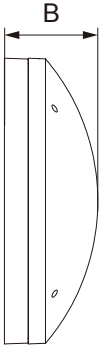

AL-HUPL

AL-HUEYE

Specification	
Power	13W
Lumens	1100m/630lm
Colour Temp	4000k
IP	IP65
IK	IK10
Colour	Black
Material	Polycarbonate/ Die-casting aluminum

KEY FEATURES

- 2 different attractive trim designs
- IK10 impact rating
- Ceiling or wall mounted
- Push terminal for fast wiring

Ordering Information				
Part Number	Wattage	Lumen	A	B
AL-HUPL	13W	1100lm	362mm	108mm
AL-HUEYE	13W	630lm	362mm	118.5mm

IP65

WARRANTY: 3 YEARS