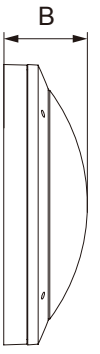

AL-HUPL

AL-HUEYE

Specification	
Power	13W
Lumens	1100m/630lm
Colour Temp	4000k
IP	IP65
IK	IK10
Colour	Black
Material	Polycarbonate/ Die-casting aluminum

KEY FEATURES

- 2 different attractive trim designs
- IK10 impact rating
- Ceiling or wall mounted
- Push terminal for fast wiring

Ordering Information				
Part Number	Wattage	Lumen	A	B
AL-HUPL	13W	1100lm	362mm	108mm
AL-HUEYE	13W	630lm	362mm	118.5mm

IP65

WARRANTY: 3 YEARS