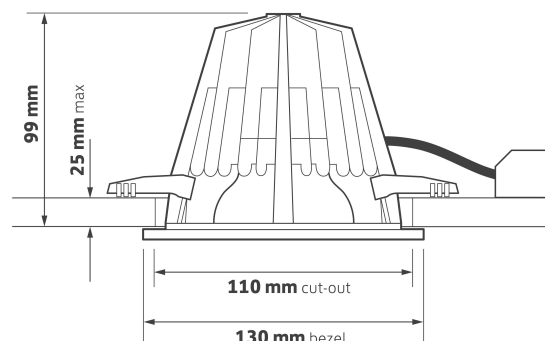

Specification	
Power:	6W
Voltage:	AC 220-240V
Work Temperature:	-25°C ~35°C
Color Temperature:	3000K/4000K
CRI:	90
Weight:	0.5kg
IP Rate:	IP20
Warranty:	5 Years

KEY FEATURES

- Professional downlight with a wide choice of options
- Incorporates Philips LED module and driver system
- Multi-faceted 40° reflector supplied as standard
- Height under 100 mm using optimised passive thermodynamics
- Premium White Ra90 LED module as standard
- Life >50,000h L70/B10
- Low glare UGR <19
- ECA and Part L compliant variants
- 5 year warranty

Ordering Information

Model No	Lumens	Power	Colour	Colour Temperature
AL-6156-801-3K	625	6W	930	3000K
AL-6156-802-4K	675	6W	940	4000K