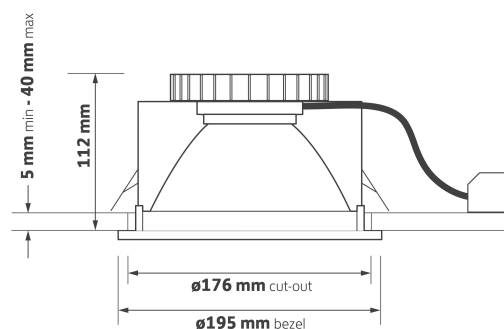

Specification	
Power:	10W / 11W
Voltage:	AC 220-240V
Work Temperature:	-25°C ~35°C
Color Temperature:	3000K/4000K
CRI:	80
Weight:	1.8kg
IP Rate:	IP20
Warranty:	5 Years

KEY FEATURES

- Professional LED Downlight
- Tridonic Advance LED and driver combination
- Part L and ECA compliant enclosures
- Low glare <UGR19 for LG7 compliance
- Lumen maintenance L80 / F10 @ 50,000 hours
- 60° satin etch reflector as standard
- Tunable white version, HCL variant
- 5 year warranty

Ordering Information

Model No	Lumens	Power	Colour	Colour Temperature
AL-6220-2001-3K	1150	11W	830	3000K
AL-6220-2003-4K	1075	10W	840	4000K