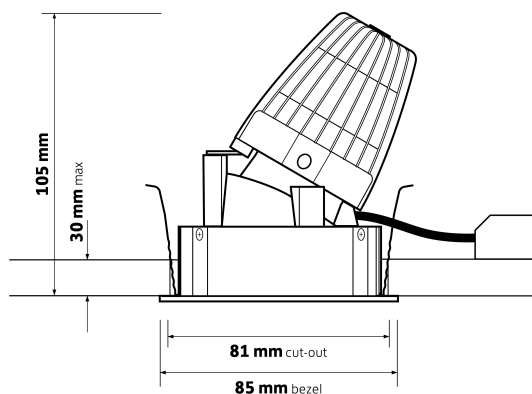

Specification	
Power:	8W
Voltage:	AC 220-240V
Work Temperature:	-25°C ~35°C
Color Temperature:	3000K
CRI:	80
Weight:	0.3g
IP Rate:	IP44 Front IP20 Rear
Warranty:	5 Years

KEY FEATURES

- Low glare architectural wall wash
- Discreet minimal bezel, die-cast from pure aluminium
- Matt black darklight baffle, developed to minimise glare
- Fitted with an integral IP44 protective lens as standard
- Precision moulded 40° reflector
- Tridonic LED engine and driver system
- Excellent thermally optimised 24 super-fin die-cast heatsink
- Short circuit, overload and temperature protection

Ordering Information				
Model No	Lumens	Power	Colour	Colour Temperature
AL-6262-002-3K	675	6.5W	830	3000K