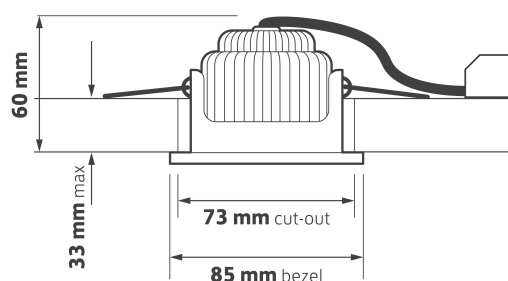

Specification	
Power:	8W
Voltage:	AC 220-240V
Work Temperature:	-25°C ~35°C
Color Temperature:	3000K/4000K
CRI:	80
Weight:	0.4kg
IP Rate:	IP65
Warranty:	5 Years

KEY FEATURES

- Compact fire rated IP65 LED downlight
 - Complete with white bezel
 - Multi-faceted reflector
 - Choice of colour temperatures
 - Brushed and black bezel options
 - Supplied with IP ceiling gasket
 - Accredited fire rating: FR30, FR60 and FR90*
 - Please select from the options below. 60 mm 33 mm max
 - 73 mm cut-out
 - 85 mm bezel
- * Fire Rating in accordance with BS 476:Part 21: 1987, load bearing timber floor with softwood timber joists.

Ordering Information

Model No	Lumens	Power	Colour	Colour Temperature
AL-6298-001-3K	750	8W	830	3000K
AL-6298-002-4K	775	8W	840	4000K