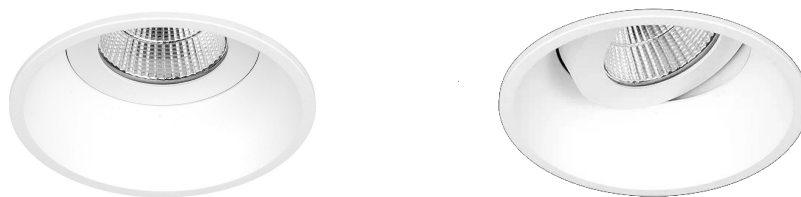

Specification	
Power:	8W
Voltage:	AC 220-240V
Work Temperature:	-25°C ~35°C
Color Temperature:	3000K/4000K
CRI:	80
Weight:	0.3kg
IP Rate:	IP44 Front / IP20 Rear
Warranty:	5 Years

## KEY FEATURES

- Professional, deep adjustable LED Downlight
- Minimal die-cast low profile bezel, white RAL9030
- Life >50,000 hours L70/F50
- Injection moulded 36° faceted reflector
- High efficacy, low glare
- No visible flicker (IEEE PAR1789 2015)
- Dimming, DALI and emergency options
- 5 year warranty

### Ordering Information

Model No	Lumens	Power	Colour	Colour Temperature
AL-664-001-3K	750	8W	830	3000K
AL-664-002-4K	775	8W	840	4000K