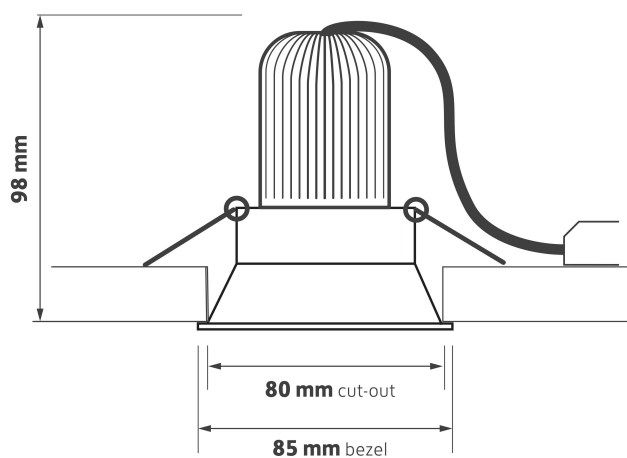

Specification	
Power:	8W
Voltage:	AC 220-240V
Work Temperature:	-25°C ~35°C
Color Temperature:	3000K/4000K
CRI:	80
Weight:	0.3kg
IP Rate:	IP44 Front / IP20 Rear
Warranty:	5 Years

## KEY FEATURES

- Professional, deep adjustable LED Downlight
- Minimal die-cast low profile bezel, white RAL9030
- Life >50,000 hours L70/F50
- Injection moulded 36° faceted reflector
- High efficacy, low glare
- No visible flicker (IEEE PAR1789 2015)
- Dimming, DALI and emergency options
- 5 year warranty

### Ordering Information

Model No	Lumens	Power	Colour	Colour Temperature
AL-664-001-3K	750	8W	830	3000K
AL-664-002-4K	775	8W	840	4000K