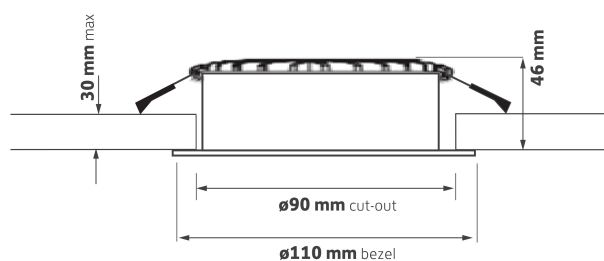

Specification	
Power:	9W
Voltage:	AC 220-240V
Work Temperature:	-25°C ~25°C
Color Temperature:	3000K/4000K/5500K
CRI:	80
Weight:	0.24kg
IP Rate:	IP54 Front / IP20 Rear
Warranty:	5 Years

KEY FEATURES

- Mini commercial IP54 downlight
- Recessed opal PC diffuser
- SMD LED powered by Tridonic
- Bezel finished in RAL9016
- Switchable 3 x CCT 830, 840, 855
- Long life 50,000h L70
- Dimming, DALI and EM options

Ordering Information

Model No	Lumens	Power	Colour	Colour Temperature
AL-672-001-3/4/5.5K	850	9W	-	3000K 4000K 5500K