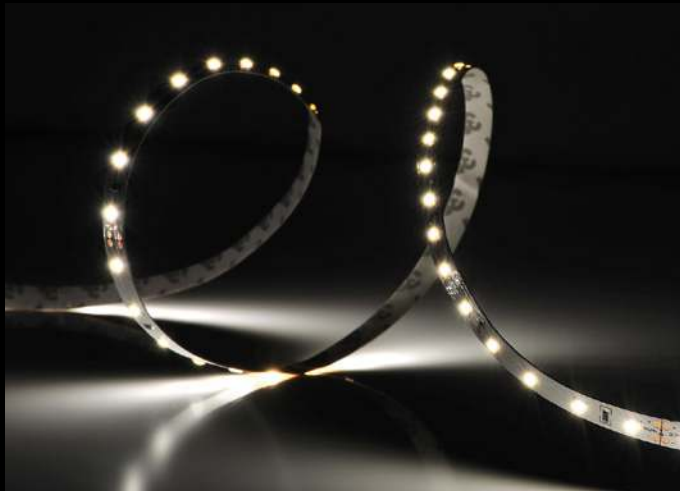

LED STRIP

Ordering Information

Part Number	Power (W)	LED per metre	Lumen	Colour (K)
STRIP27-120-20/65/68	4.8	120	384	2700K
STRIP40-120-20/65/68	4.8	120	442	4000K
STRIP60-120-20/65/68	4.8	120	432	6000K
STRIPBLUE-120-20/65/68	4.8	120	120	BLUE
STRIPGREEN-120-20/65/68	4.8	120	120	GREEN