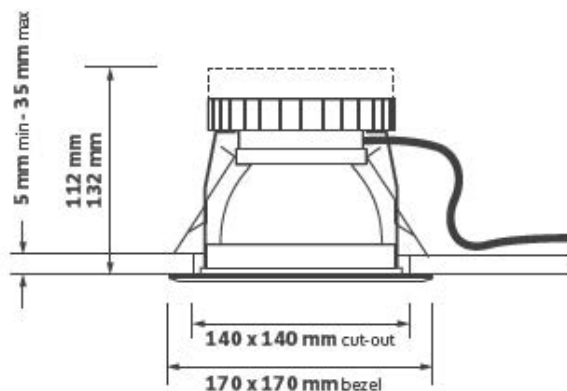

Specification	
Power:	46W/47W
Voltage:	AC 220-240V
Work Temperature:	-25°C ~35°C
Color Temperature:	3000K/4000K
CRI:	80
Weight:	1.6kg
IP Rate:	IP20
Warranty:	5 Years

KEY FEATURES

- Die-cast bezel with UB option for a range of accessories
- Highly specular reflector
- Dimming and emergency conversion options
- Life >60,000 hours (L70 / B10)
- Available in two system performance levels

Ordering Information

Model No	Lumens	Power	Colour	Colour Temperature
AL-6120-5000-3K	3075	46W	830	3000K
AL-6120-5000-4K	3075	47W	840	4000K