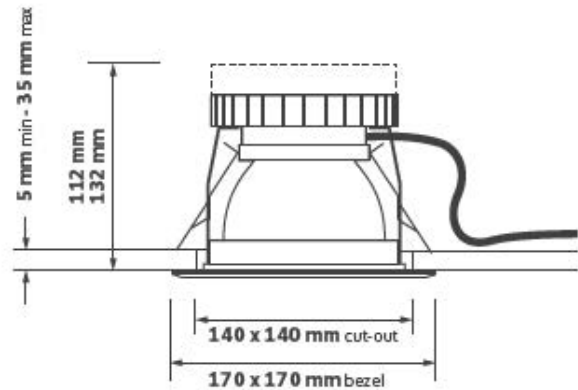

Specification	
Power:	11W
Voltage:	AC 220-240V
Work Temperature:	-25°C ~35°C
Color Temperature:	3000K/4000K
CRI:	80
Weight:	1.6kg
IP Rate:	IP20
Warranty:	5 Years

KEY FEATURES

- Die-cast bezel with UB option for a range of accessories
- Highly specular reflector
- Dimming and emergency conversion options
- Life >60,000 hours (L70 / B10)
- Available in two system performance levels

Ordering Information

Model No	Lumens	Power	Colour	Colour Temperature
AL-6120-1100-3K	1075	11W	830	3000K
AL-6120-1100-4K	1075	11W	840	4000K