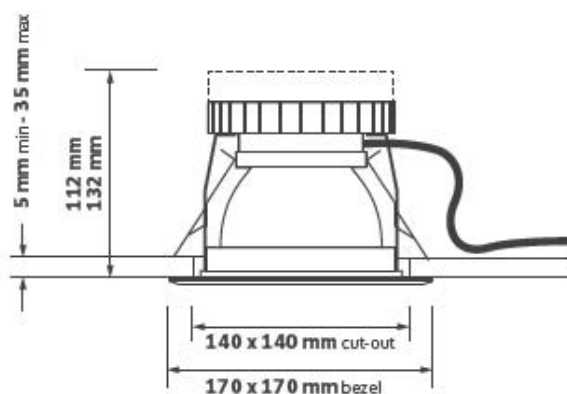

Specification	
Power:	20W
Voltage:	AC 220-240V
Work Temperature:	-25°C ~35°C
Color Temperature:	3000K/4000K
CRI:	80
Weight:	1.6kg
IP Rate:	IP20
Warranty:	5 Years

KEY FEATURES

- Die-cast bezel with UB option for a range of accessories
- Highly specular reflector
- Dimming and emergency conversion options
- Life >60,000 hours (L70 / B10)
- Available in two system performance levels

Ordering Information

Model No	Lumens	Power	Colour	Colour Temperature
AL-6120-2000-3K	2075	20W	830	3000K
AL-6120-2000-4K	2075	20W	840	4000K