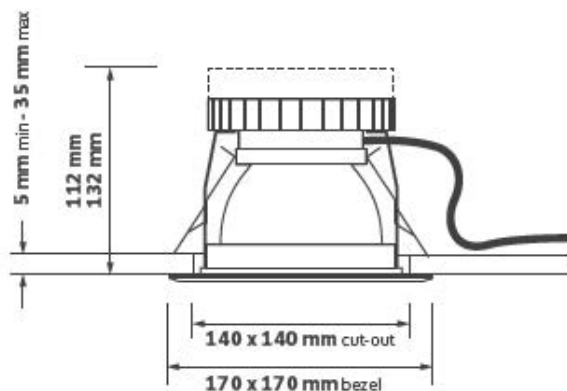

Specification	
Power:	30W
Voltage:	AC 220-240V
Work Temperature:	-25°C ~35°C
Color Temperature:	3000K/4000K
CRI:	80
Weight:	1.6kg
IP Rate:	IP20
Warranty:	5 Years

## KEY FEATURES

- Die-cast bezel with UB option for a range of accessories
- Highly specular reflector
- Dimming and emergency conversion options
- Life >60,000 hours (L70 / B10)
- Available in two system performance levels

## Ordering Information

Model No	Lumens	Power	Colour	Colour Temperature
AL-6120-3000-3K	3075	30W	830	3000K
AL-6120-3000-4K	3075	30W	840	4000K