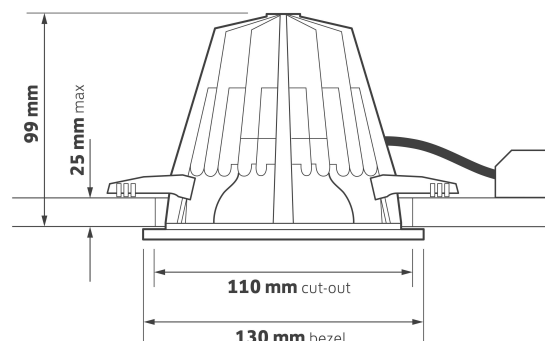

Specification	
Power:	12W
Voltage:	AC 220-240V
Work Temperature:	-25°C ~35°C
Color Temperature:	3000K/4000K
CRI:	90
Weight:	0.5kg
IP Rate:	IP20
Warranty:	5 Years

KEY FEATURES

- Professional downlight with a wide choice of options
- Incorporates Philips LED module and driver system
- Multi-faceted 40° reflector supplied as standard
- Height under 100 mm using optimised passive thermodynamics
- Premium White Ra90 LED module as standard
- Life >50,000h L70/B10
- Low glare UGR <19
- ECA and Part L compliant variants
- 5 year warranty

Ordering Information

Model No	Lumens	Power	Colour	Colour Temperature
AL-6156-1101-3K	1150	12W	930	3000K
AL-6156-1102-4K	1250	12W	940	4000K