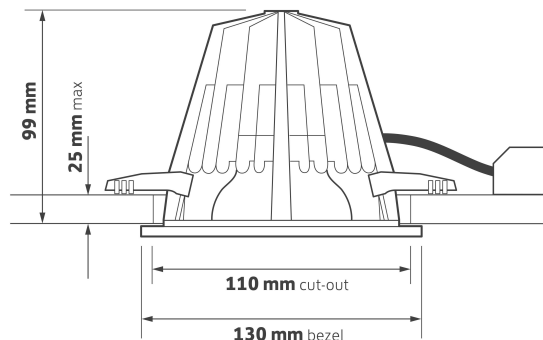

Specification	
Power:	18W
Voltage:	AC 220-240V
Work Temperature:	-25°C ~35°C
Color Temperature:	3000K/4000K
CRI:	90
Weight:	0.5kg
IP Rate:	IP20
Warranty:	5 Years

KEY FEATURES

- Professional downlight with a wide choice of options
- Incorporates Philips LED module and driver system
- Multi-faceted 40° reflector supplied as standard
- Height under 100 mm using optimised passive thermodynamics
- Premium White Ra90 LED module as standard
- Life >50,000h L70/B10
- Low glare UGR <19
- ECA and Part L compliant variants
- 5 year warranty

Ordering Information

Model No	Lumens	Power	Colour	Colour Temperature
AL-6156-2001-3K	1800	18W	930	3000K
AL-6156-2002-4K	1925	18W	940	4000K