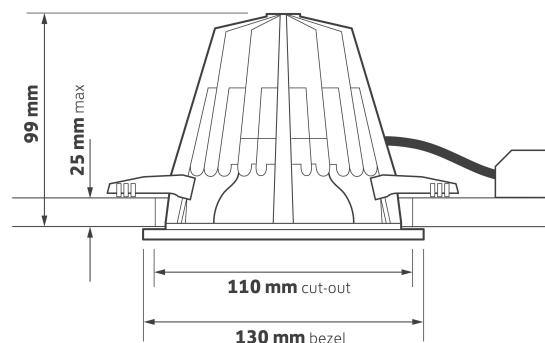

Specification	
Power:	27W
Voltage:	AC 220-240V
Work Temperature:	-25°C ~35°C
Color Temperature:	3000K/4000K
CRI:	90
Weight:	0.5kg
IP Rate:	IP20
Warranty:	5 Years

KEY FEATURES

- Professional downlight with a wide choice of options
- Incorporates Philips LED module and driver system
- Multi-faceted 40° reflector supplied as standard
- Height under 100 mm using optimised passive thermodynamics
- Premium White Ra90 LED module as standard
- Life >50,000h L70/B10
- Low glare UGR <19
- ECA and Part L compliant variants
- 5 year warranty

Ordering Information

Model No	Lumens	Power	Colour	Colour Temperature
AL-6156-3001-3K	2425	27W	930	3000K
AL-6156-3002-4K	2600	27W	940	4000K