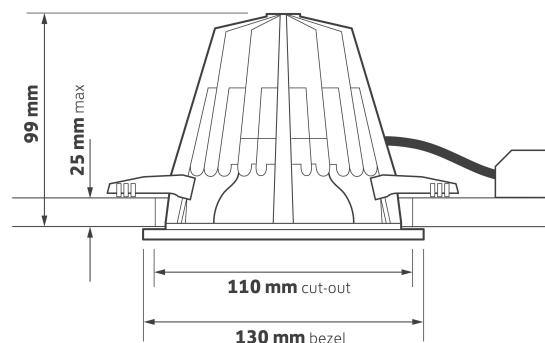

Specification	
Power:	48W
Voltage:	AC 220-240V
Work Temperature:	-5°C ~30°C
Color Temperature:	3000K/4000K
CRI:	90
Weight:	0.5kg
IP Rate:	IP20
Warranty:	5 Years

KEY FEATURES

- Professional downlight with a wide choice of options
- Incorporates Philips LED module and driver system
- Multi-faceted 40° reflector supplied as standard
- Height under 100 mm using optimised passive thermodynamics
- Premium White Ra90 LED module as standard
- Life >50,000h L70/B10
- Low glare UGR <19
- ECA and Part L compliant variants
- 5 year warranty

Ordering Information

Model No	Lumens	Power	Colour	Colour Temperature
AL-6156-6001-3K	4600	48W	930	3000K
AL-6156-6002-4K	4950	48W	940	4000K