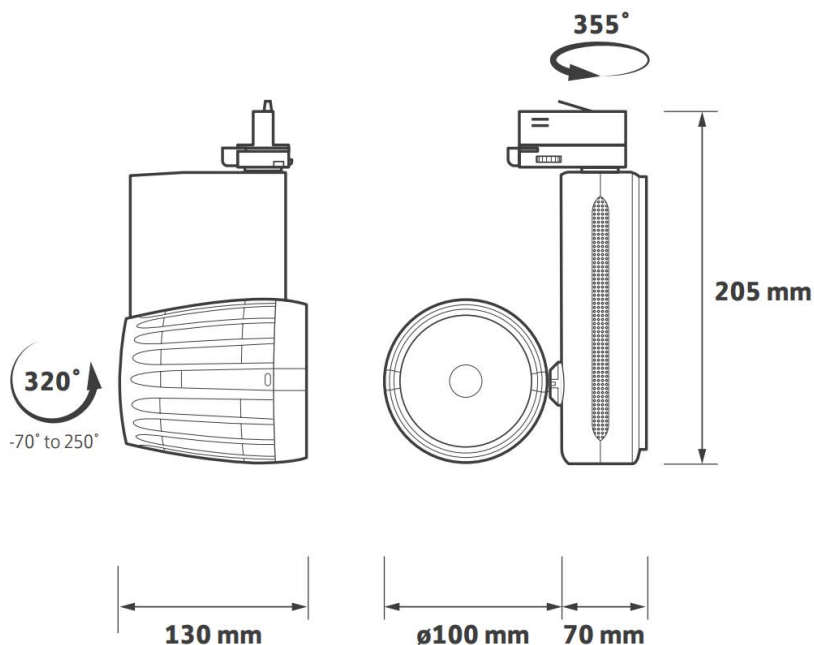

Specification	
Power:	27W/35W/41.5W
Voltage:	AC 220-240V
Work Temperature:	-25°C ~35°C /
Color Temperature:	3000K/ 4000K
CRI:	80
Weight:	1.4kg
IP Rate:	IP20
Warranty:	5 Years

KEY FEATURES

- High performance, high output, LED track spotlight
- Highly efficient passive heatsink
- Low glare 40° multi-faceted reflector as standard
- Compatible with Global Trac, Stucchi and Eutrac systems
- RAL 9016 white with RAL9007 grey heatsink as standard, other options available
- DALI dimming option
- Life >55,000 hours (L80 / F10)

Ordering Information				
Model No	Lumens	Power	Colour	Colour Temperature
AL-6160-001-3K	3200	27W	830	3000K
AL-6160-002-4K	3300	27W	840	4000K
AL-6160-003-3K	4000	35W	830	3000K
AL-6160-004-4K	4150	35W	840	4000K
AL-6160-005-3K	4575	41.5W	830	3000K
AL-6160-006-4K	4675	41.5W	840	4000K