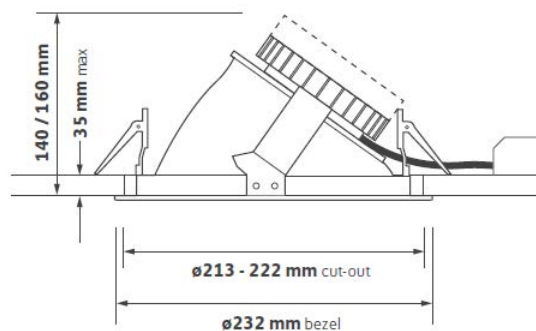

Specification	
Power:	17.5W
Voltage:	AC 220-240V
Work Temperature:	-25°C ~35°C
Color Temperature:	3000K/4000K
CRI:	80
Weight:	1.8kg
IP Rate:	IP20
Warranty:	5 Years

KEY FEATURES

- High output asymmetric wall wash luminaire
- Fixed die-cast bezel finished in white
- Satin etched reflector
- Optimised thermal management system
- Choice of colour temperatures
- Dimming, wireless network and emergency conversion options
- Life >60,000 hours (L70/B10)