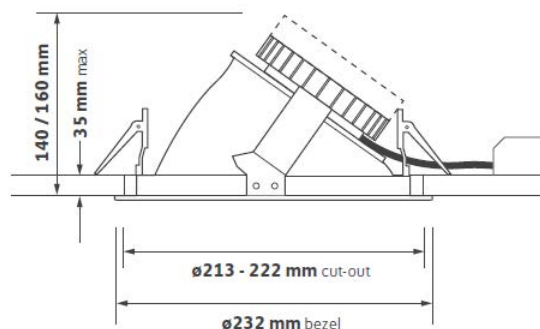

Specification	
Power:	30.5W
Voltage:	AC 220-240V
Work Temperature:	-25°C ~35°C
Color Temperature:	3000K/4000K
CRI:	80
Weight:	1.8kg
IP Rate:	IP20
Warranty:	5 Years