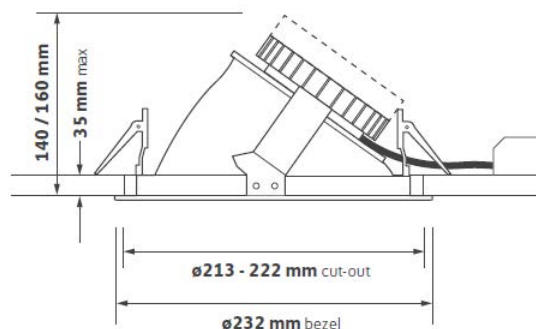

| Specification      |             |
|--------------------|-------------|
| Power:             | 46.5W       |
| Voltage:           | AC 220-240V |
| Work Temperature:  | -25°C ~35°C |
| Color Temperature: | 3000K/4000K |
| CRI:               | 80          |
| Weight:            | 1.8kg       |
| IP Rate:           | IP20        |
| Warranty:          | 5 Years     |