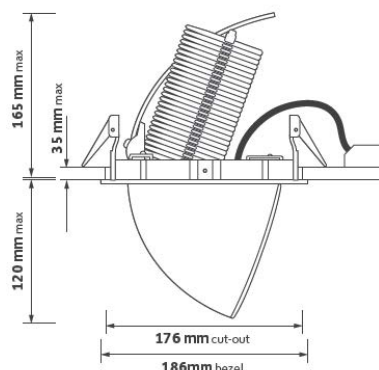

Specification	
Power:	18W
Voltage:	AC 220-240V
Work Temperature:	-25°C ~35°C
Color Temperature:	3000K/4000K
CRI:	90
Weight:	1.5kg
IP Rate:	IP20
Warranty:	5 Years

## KEY FEATURES

- Fully adjustable die-cast scoop luminaire
- Philips Premium White LED and driver combination
- Output over 4400 LED lumens
- ECa compliant efficacies
- Multi-faceted aluminium reflector
- High Ra90, 3 step SDCM
- Life 50,000 hours L70/B10
- Elliptical beam, emergency and DALI options
- 5 year warranty