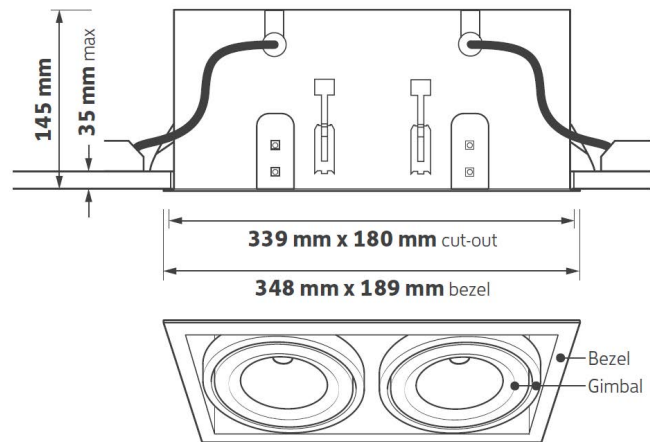

Specification	
Power:	8W/14W/19W/28W
Voltage:	AC 220-240V
Work Temperature:	-25°C ~35°C/
Color Temperature:	3000K/ 4000K
CRI:	80
Weight:	1.7kg
IP Rate:	IP20
Warranty:	5 Years

KEY FEATURES

- Fully adjustable LED framelight
- Incorporates Tridonic LED module and driver system
- UGR19 and ETL compliant variants
- Multifaceted 40° reflector as standard. Alternative reflector and beam options
- Plaster-in option
- Emergency, DALI and dimming options
- 5 year warranty

Ordering Information				
Model No	Lumens	Power	Colour	Colour Temperature
AL-6242-201-3K	1025	8W	830	3000K
AL-6242-202-4K	1075	8W	840	4000K
AL-6242-203-3K	1725	14W	830	3000K
AL-6242-204-4K	1800	14W	840	4000K
AL-6242-205-3K	2375	19W	830	3000K
AL-6242-206-4K	2450	19W	840	4000K
AL-6242-207-3K	3150	28W	830	3000K
AL-6242-208-4K	3275	28W	840	4000K