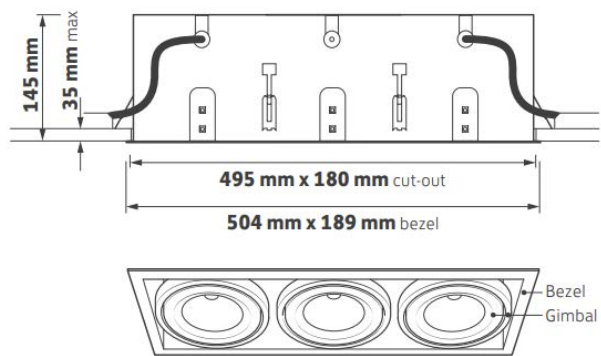

Specification	
Power:	18W/27W/32W/48W
Voltage:	AC 220-240V
Work Temperature:	0°C ~35°C/
Color Temperature:	3000K/ 4000K
CRI:	90
Weight:	2.2kg
IP Rate:	IP20
Warranty:	5 Years

KEY FEATURES

- Fully adjustable LED framelight
- Incorporates Philips Premium White module and driver system
- UGR19 and ETL compliant variants
- Multifaceted 40° reflector as standard. Alternative reflector and beam options
- Plaster-in option
- Emergency, DALI and dimming options
- 5 year warranty

Ordering Information				
Model No	Lumens	Power	Colour	Colour Temperature
AL-6244-301-3K	1800	18W	930	3000K
AL-6244-302-4K	1925	18W	940	4000K
AL-6244-303-3K	2425	27W	930	3000K
AL-6244-304-4K	2600	27W	940	4000K
AL-6244-305-3K	3250	32W	930	3000K
AL-6244-306-4K	3500	32W	940	4000K
AL-6244-307-3K	4600	48W	930	3000K
AL-6244-308-4K	4950	48W	940	4000K