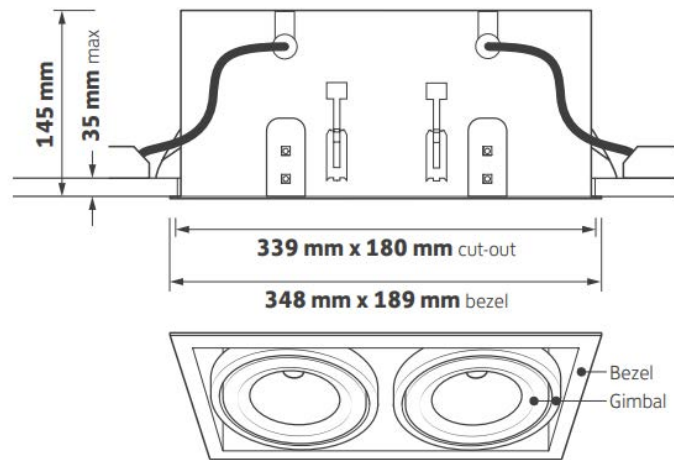

Specification	
Power:	18W/27W/32W/48W
Voltage:	AC 220-240V
Work Temperature:	0°C ~35°C/
Color Temperature:	3000K/ 4000K
CRI:	90
Weight:	1.7kg
IP Rate:	IP20
Warranty:	5 Years

KEY FEATURES

- Fully adjustable LED framelight
- Incorporates Philips Premium White module and driver system
- UGR19 and ETL compliant variants
- Multifaceted 40° reflector as standard. Alternative reflector and beam options
- Plaster-in option
- Emergency, DALI and dimming options
- 5 year warranty

Ordering Information				
Model No	Lumens	Power	Colour	Colour Temperature
AL-6244-201-3K	1800	18W	930	3000K
AL-6244-202-4K	1925	18W	940	4000K
AL-6244-203-3K	2425	27W	930	3000K
AL-6244-204-4K	2600	27W	940	4000K
AL-6244-205-3K	3250	32W	930	3000K
AL-6244-206-4K	3500	32W	940	4000K
AL-6244-207-3K	4600	48W	930	3000K
AL-6244-208-4K	4950	48W	940	4000K