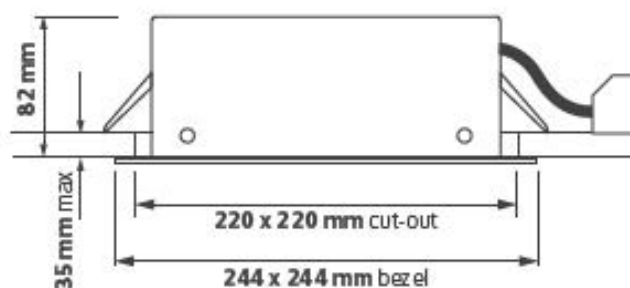

Specification	
Power:	6W/10W/15W
Voltage:	AC 220-240V
Work Temperature:	-25°C ~35°C/
Color Temperature:	3000K/ 4000K
CRI:	80
Weight:	1.4kg
IP Rate:	IP54 Front IP20 Rear
Warranty:	5 Years

## KEY FEATURES

- IP54 LED back lit light box
- Ultra-thin bezel designed to minimise visual impact
- IP54 high transmission acrylic diffuser
- Uniform light distribution
- Incorporating Tridonic CLE module and driver
- Excellent system efficacy to aid compliance with Building Regulations Part L2
- Life greater than >72,000 hours L80 / F10
- Short circuit, overload and temperature protection