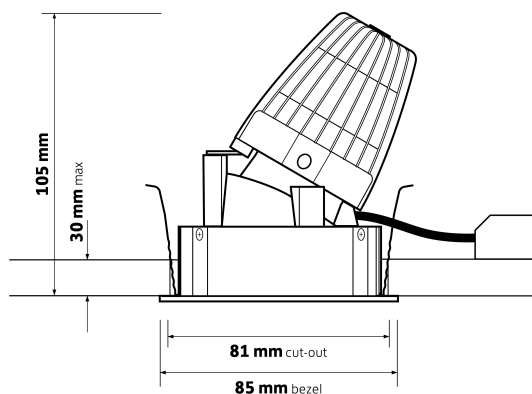

Specification	
Power:	8W
Voltage:	AC 220-240V
Work Temperature:	-25°C ~35°C
Color Temperature:	4000K
CRI:	80
Weight:	0.3g
IP Rate:	IP44 Front IP20 Rear
Warranty:	5 Years

## KEY FEATURES

- Low glare architectural wall wash
- Discreet minimal bezel, die-cast from pure aluminium
- Matt black darklight baffle, developed to minimise glare
- Fitted with an integral IP44 protective lens as standard
- Precision moulded 40° reflector
- Tridonic LED engine and driver system
- Excellent thermally optimised 24 super-fin die-cast heatsink
- Short circuit, overload and temperature protection

Ordering Information				
Model No	Lumens	Power	Colour	Colour Temperature
AL-6262-003-4K	800	6.5W	840	4000K