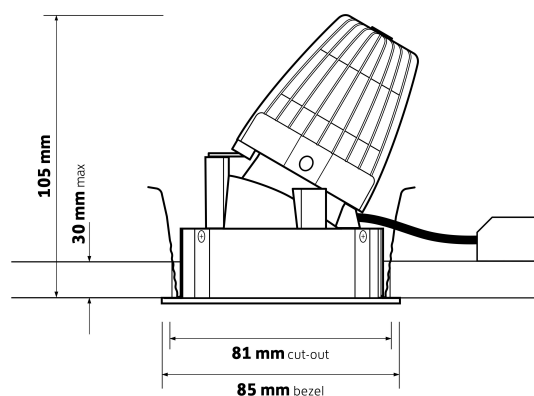

| Specification | |
|--------------------|-------------|
| Power: | 8W |
| Voltage: | AC 220-240V |
| Work Temperature: | -25°C ~35°C |
| Color Temperature: | 2700K |
| CRI: | 90 |
| Weight: | 0.3g |
| IP Rate: | IP44 |
| Warranty: | 5 Years |

KEY FEATURES

- Low glare architectural wall wash
- Discreet minimal bezel, die-cast from pure aluminium
- Matt black darklight baffle, developed to minimise glare
- Fitted with an integral IP44 protective lens as standard
- Precision moulded 40° reflector
- Tridonic LED engine and driver system
- Excellent thermally optimised 24 super-fin die-cast heatsink
- Short circuit, overload and temperature protection