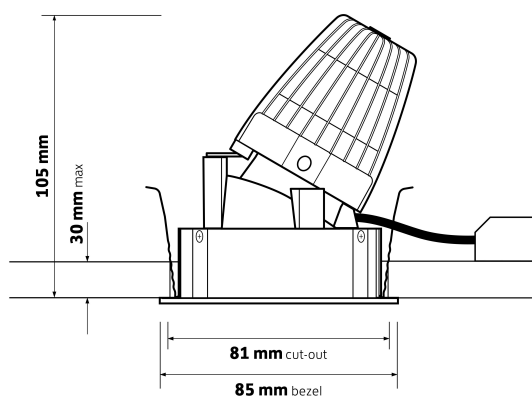

Specification	
Power:	8W
Voltage:	AC 220-240V
Work Temperature:	-25°C ~25°C
Color Temperature:	4000K
CRI:	80
Weight:	0.3g
IP Rate:	IP44 Front IP20 Rear
Warranty:	5 Years

KEY FEATURES

- Low glare architectural wall wash
- Discreet minimal bezel, die-cast from pure aluminium
- Matt black darklight baffle, developed to minimise glare
- Fitted with an integral IP44 protective lens as standard
- Precision moulded 40° reflector
- Tridonic LED engine and driver system
- Excellent thermally optimised 24 super-fin die-cast heatsink
- Short circuit, overload and temperature protection

Ordering Information				
Model No	Lumens	Power	Colour	Colour Temperature
AL-6262-005-2.7K	900	8W	840	4000K