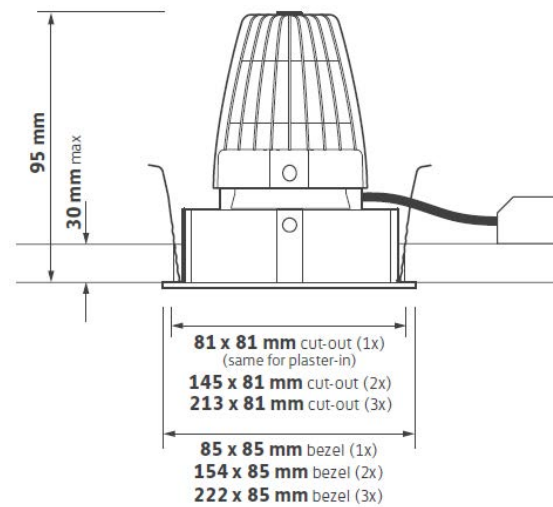

Specification	
Power:	13W/16W/20W
Voltage:	AC 220-240V
Work Temperature:	-25°C ~25°C/
Color Temperature:	2700K/3000K/ 4000K
CRI:	80/90
Weight:	0.7g
IP Rate:	IP44 Front IP20 Rear
Warranty:	5 Years

KEY FEATURES

- Low glare architectural downlight
- Discreet minimal bezel, die-cast from pure aluminium
- Matt black darklight baffle, developed to minimise glare
- Fitted with an integral IP44 protective lens as standard
- Precision moulded 40° reflector
- Tridonic LED engine and driver system
- Excellent thermally optimised 24 super-fin die-cast heatsink
- Short circuit, overload and temperature protection
- Life >55,000h L90/F10

Ordering Information				
Model No	Lumens	Power	Colour	Colour Temperature
AL-6264-201-2.7K	1200	16W	927	2700K
AL-6264-202-3K	1350	13W	830	3000K
AL-6264-203-4K	1400	13W	840	4000K
AL-6264-204-2.7K	1700	20W	927	2700K
AL-6264-205-3K	1700	16W	830	3000K
AL-6264-206-4K	1800	16W	840	4000K