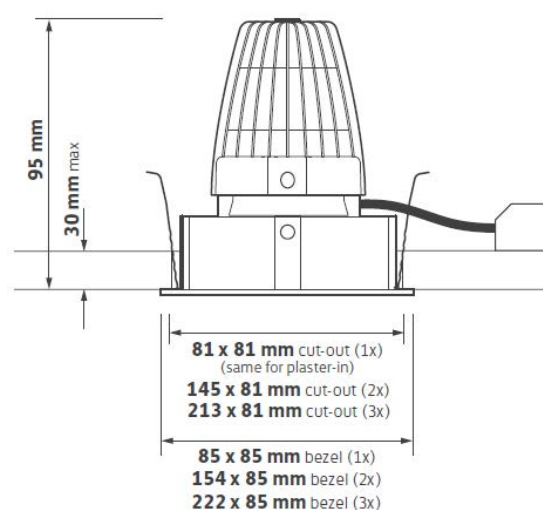

Specification	
Power:	6.5W/8.0W/10W
Voltage:	AC 220-240V
Work Temperature:	-25°C ~25°C
Color Temperature:	2700K/3000K/ 4000K
CRI:	80/90
Weight:	0.3g
IP Rate:	IP44 Front IP20 Rear
Warranty:	5 Years

KEY FEATURES

- Low glare architectural downlight
- Discreet minimal bezel, die-cast from pure aluminium
- Matt black darklight baffle, developed to minimise glare
- Fitted with an integral IP44 protective lens as standard
- Precision moulded 40° reflector
- Tridonic LED engine and driver system
- Excellent thermally optimised 24 super-fin die-cast heatsink
- Short circuit, overload and temperature protection
- Life >55,000h L90/F10

Ordering Information				
Model No	Lumens	Power	Colour	Colour Temperature
AL-6264-001-2.7K	600	8W	927	2700K
AL-6264-002-3K	675	6.5W	830	3000K
AL-6264-003-4K	700	6.5W	840	4000K
AL-6264-004-2.7K	850	10W	927	2700K
AL-6264-005-3K	850	8W	830	3000K
AL-6264-006-4K	900	8W	840	4000K